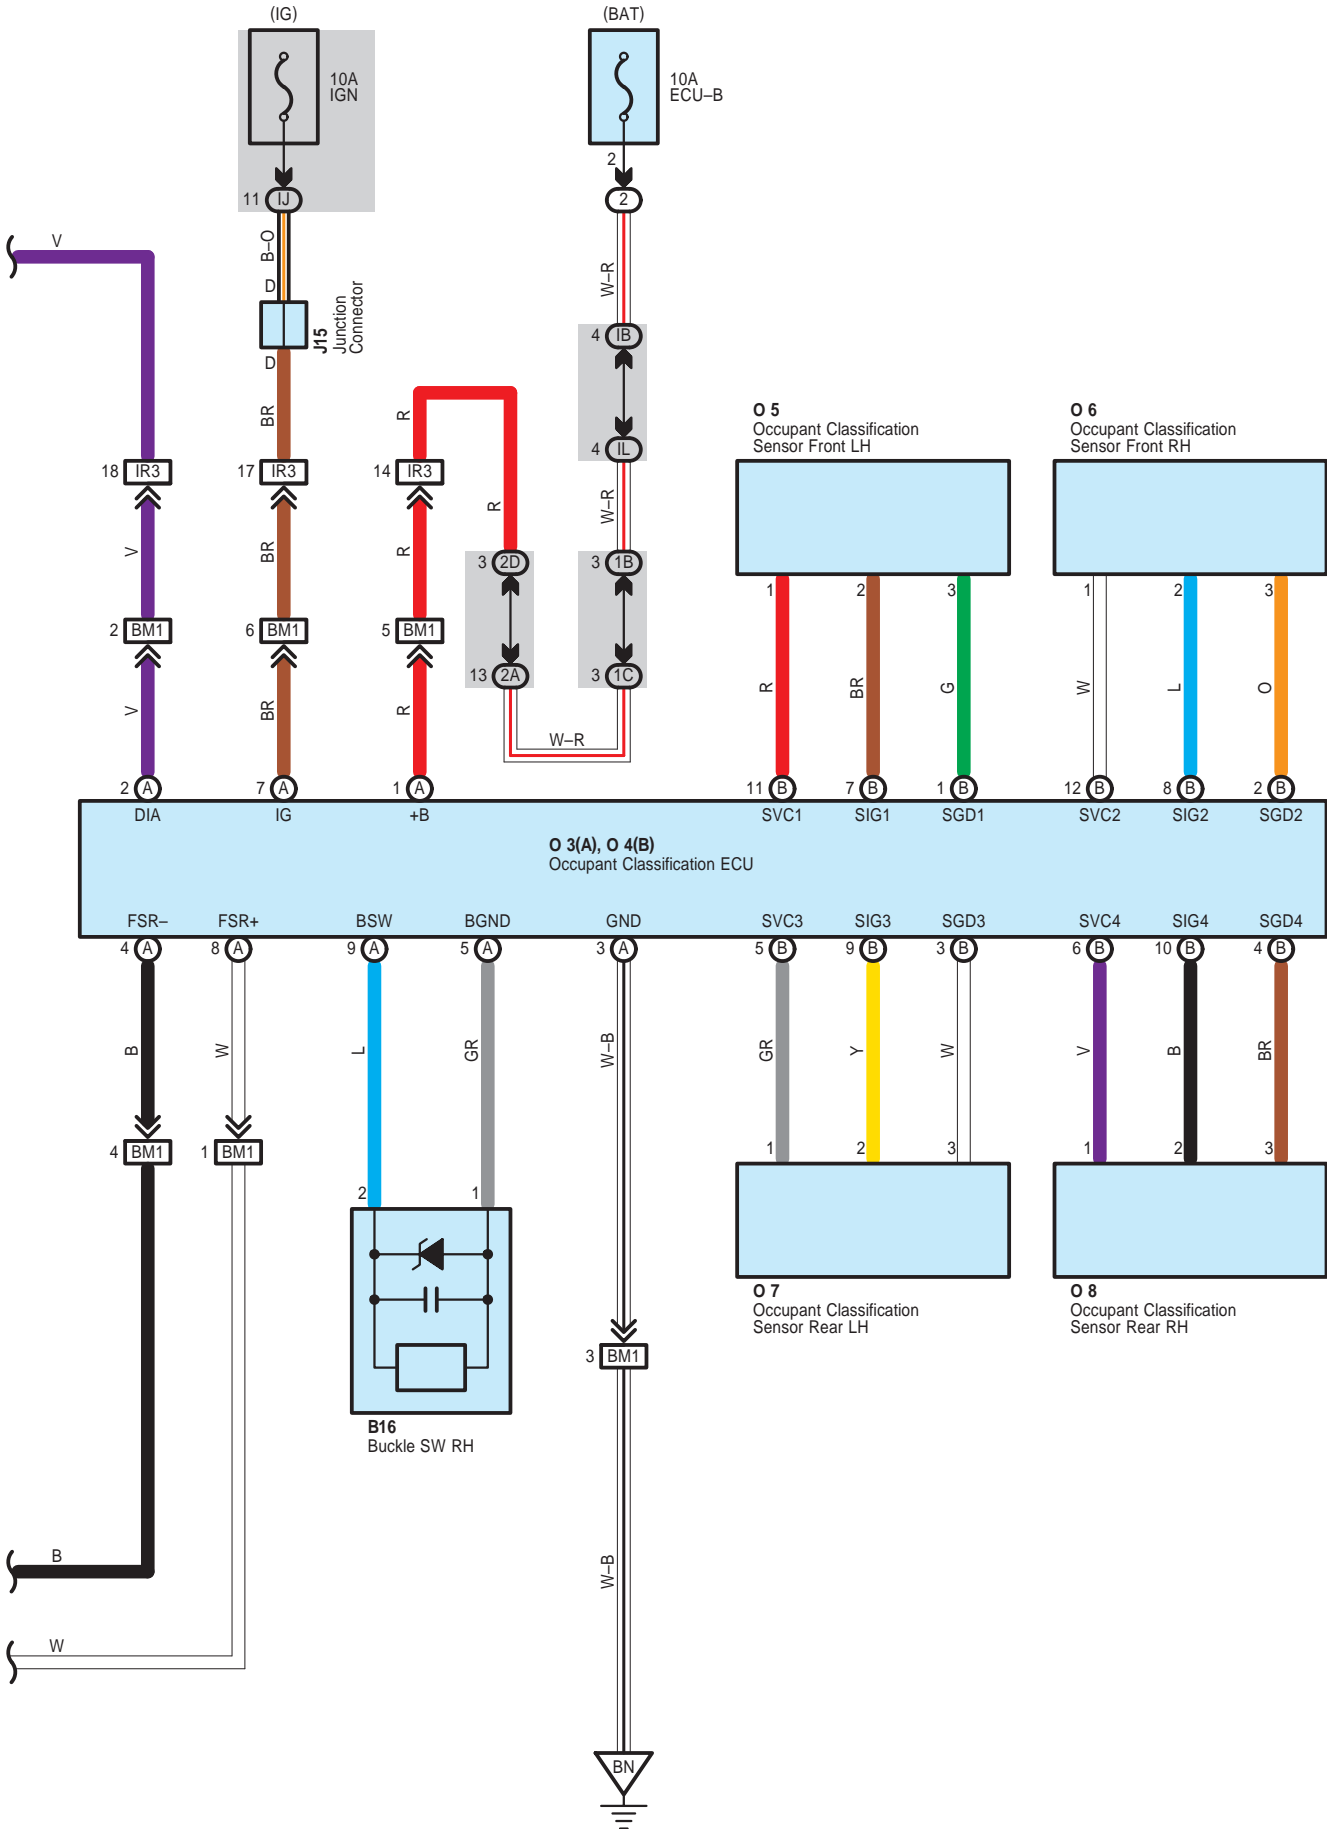

* 1 : w/ LEXUS Link System (Mayday System)

A 11

Yellow

A 12

Yellow

A 27

Yellow

A 28