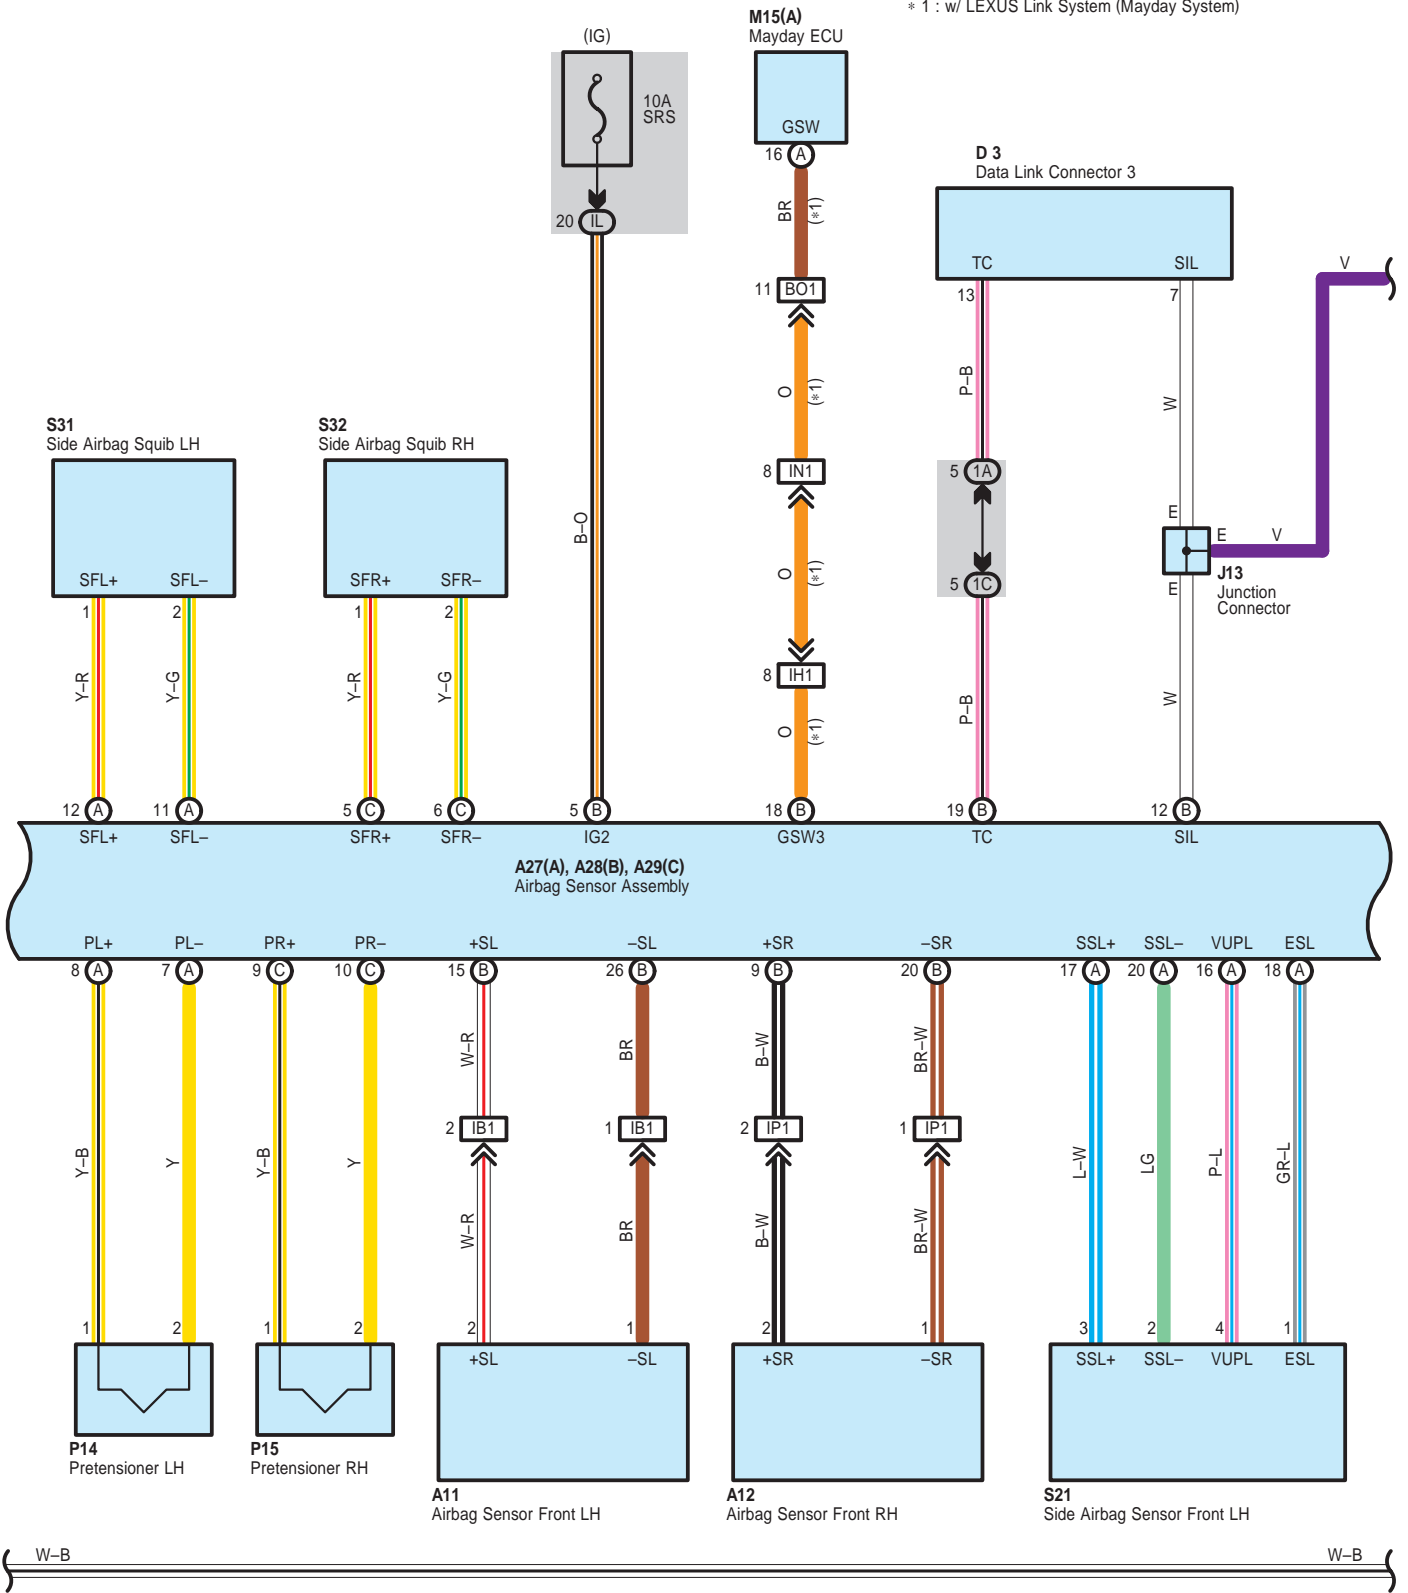

* 1 : w/ LEXUS Link System (Mayday System)

A 11

Yellow

A 12

Yellow

A 27

Yellow

A 28

Yellow

A 29

Yellow

A 30

Yellow

A 31

Yellow

B 12

Black

B 16

White

C 9

White

C 11

White

C 12

White

C 17

Black

C 18

Black

D 3

White

E 8